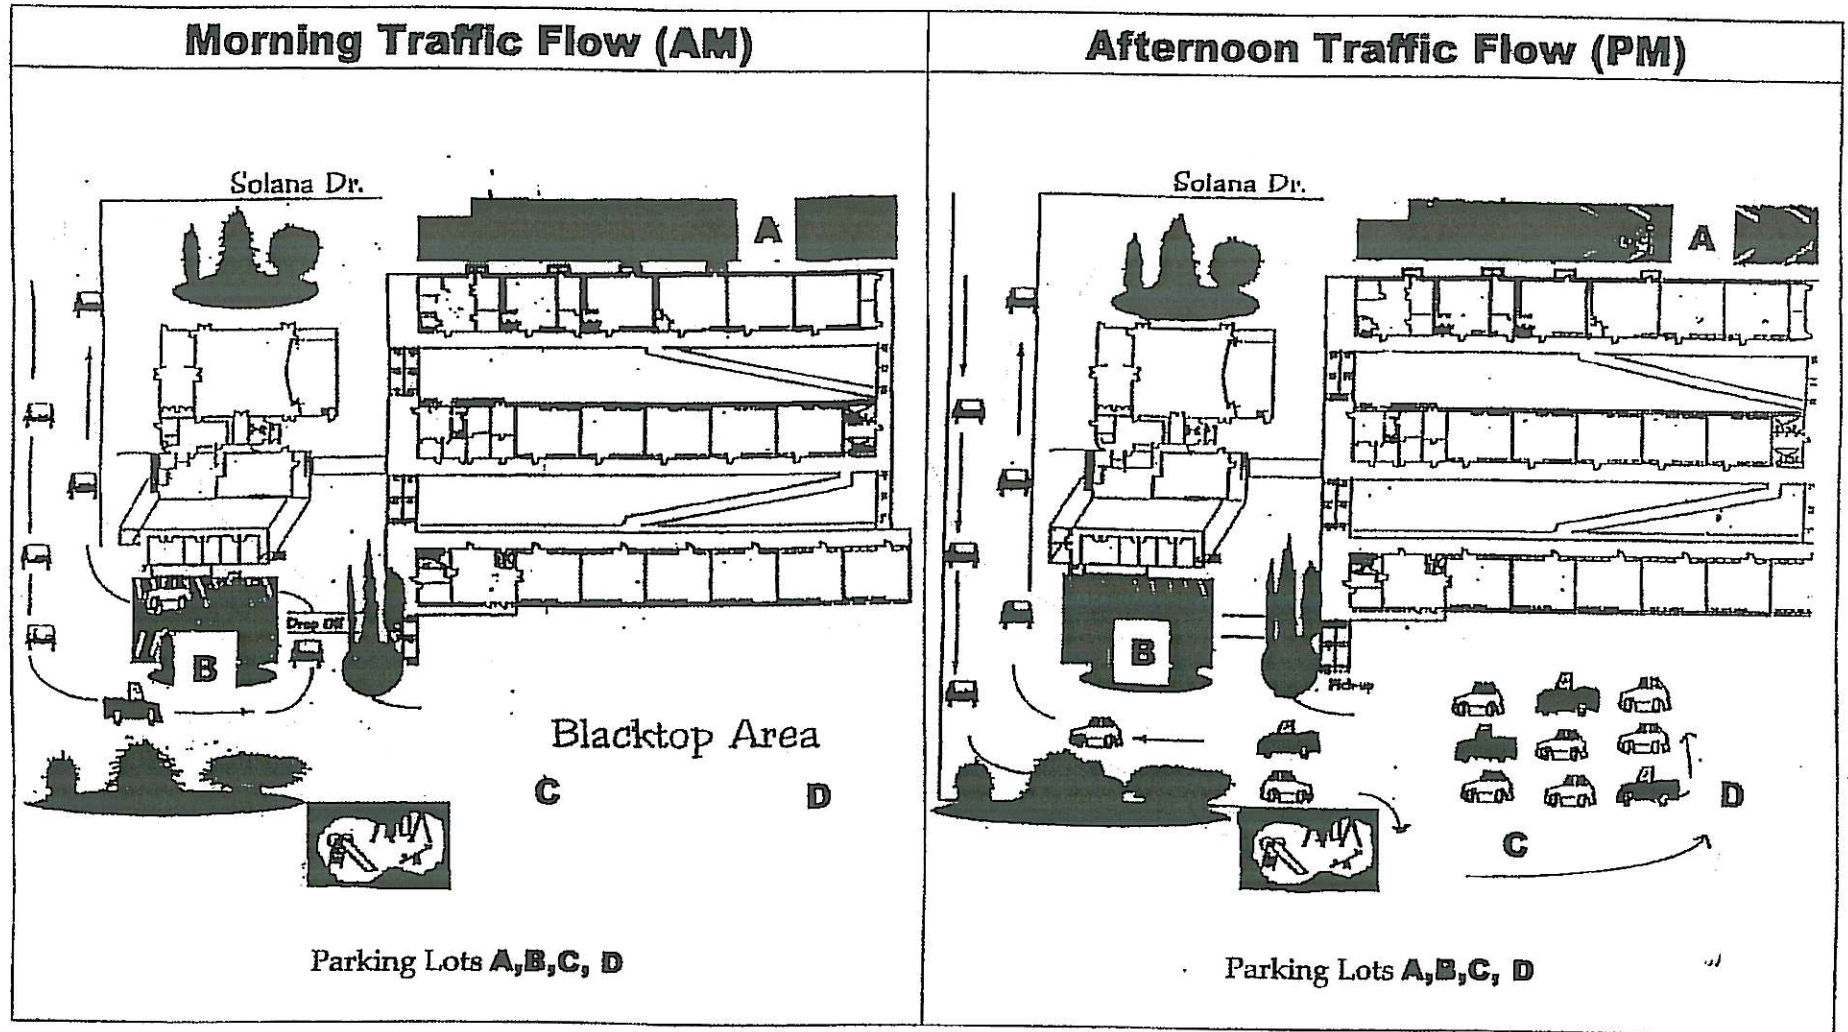

TRAFFIC RULES AT CAS – KEEPING YOUR CHILD SAFE!

Please review the diagrams below. Note that traffic patterns, which are different for morning and afternoon MUST be strictly adhered to for the safety of all students. Dropping off or picking up students on Solana Drive is PROHIBITED. Our staff will be present to help things run smoothly. Thank you for your cooperation in providing a safe environment for your child as well as everyone else.

PLEASE FOLLOW THE INSTRUCTIONS OF TRAFFIC MONITORS TO ENSURE THE SAFETY OF ALL CHILDREN!